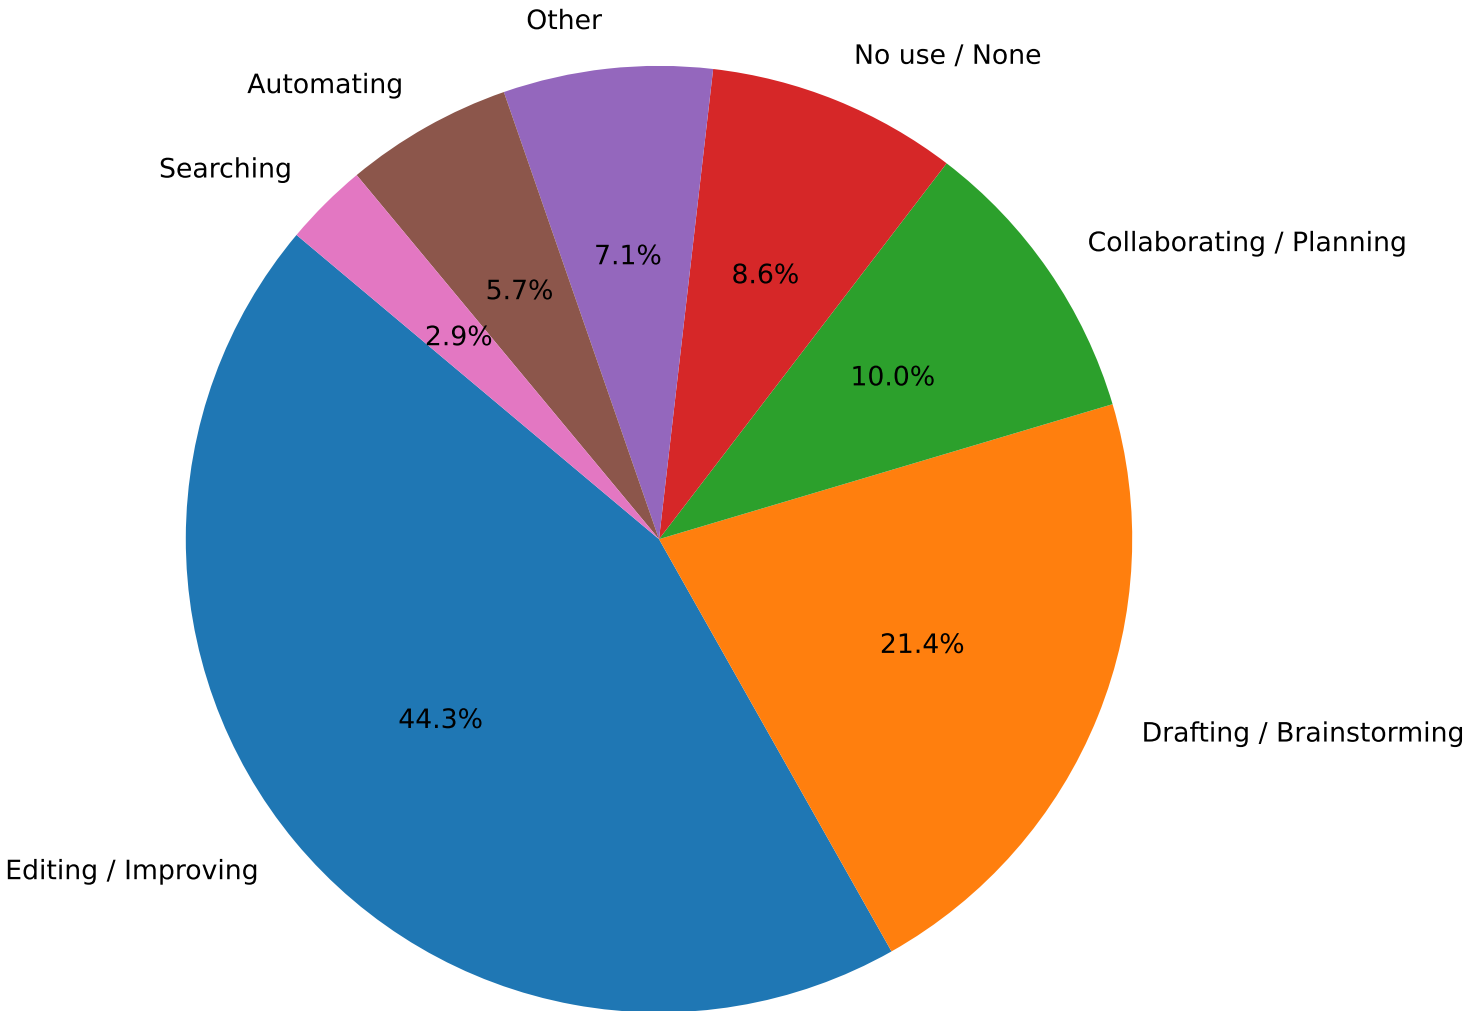

AI Tools Usage Survey Report

Cohort summary of 70 respondents

Prepared for PD day presentation

Frequency of AI Tool Use

Which AI tools have you used?

Distribution of number of tools used

What do people use AI for?