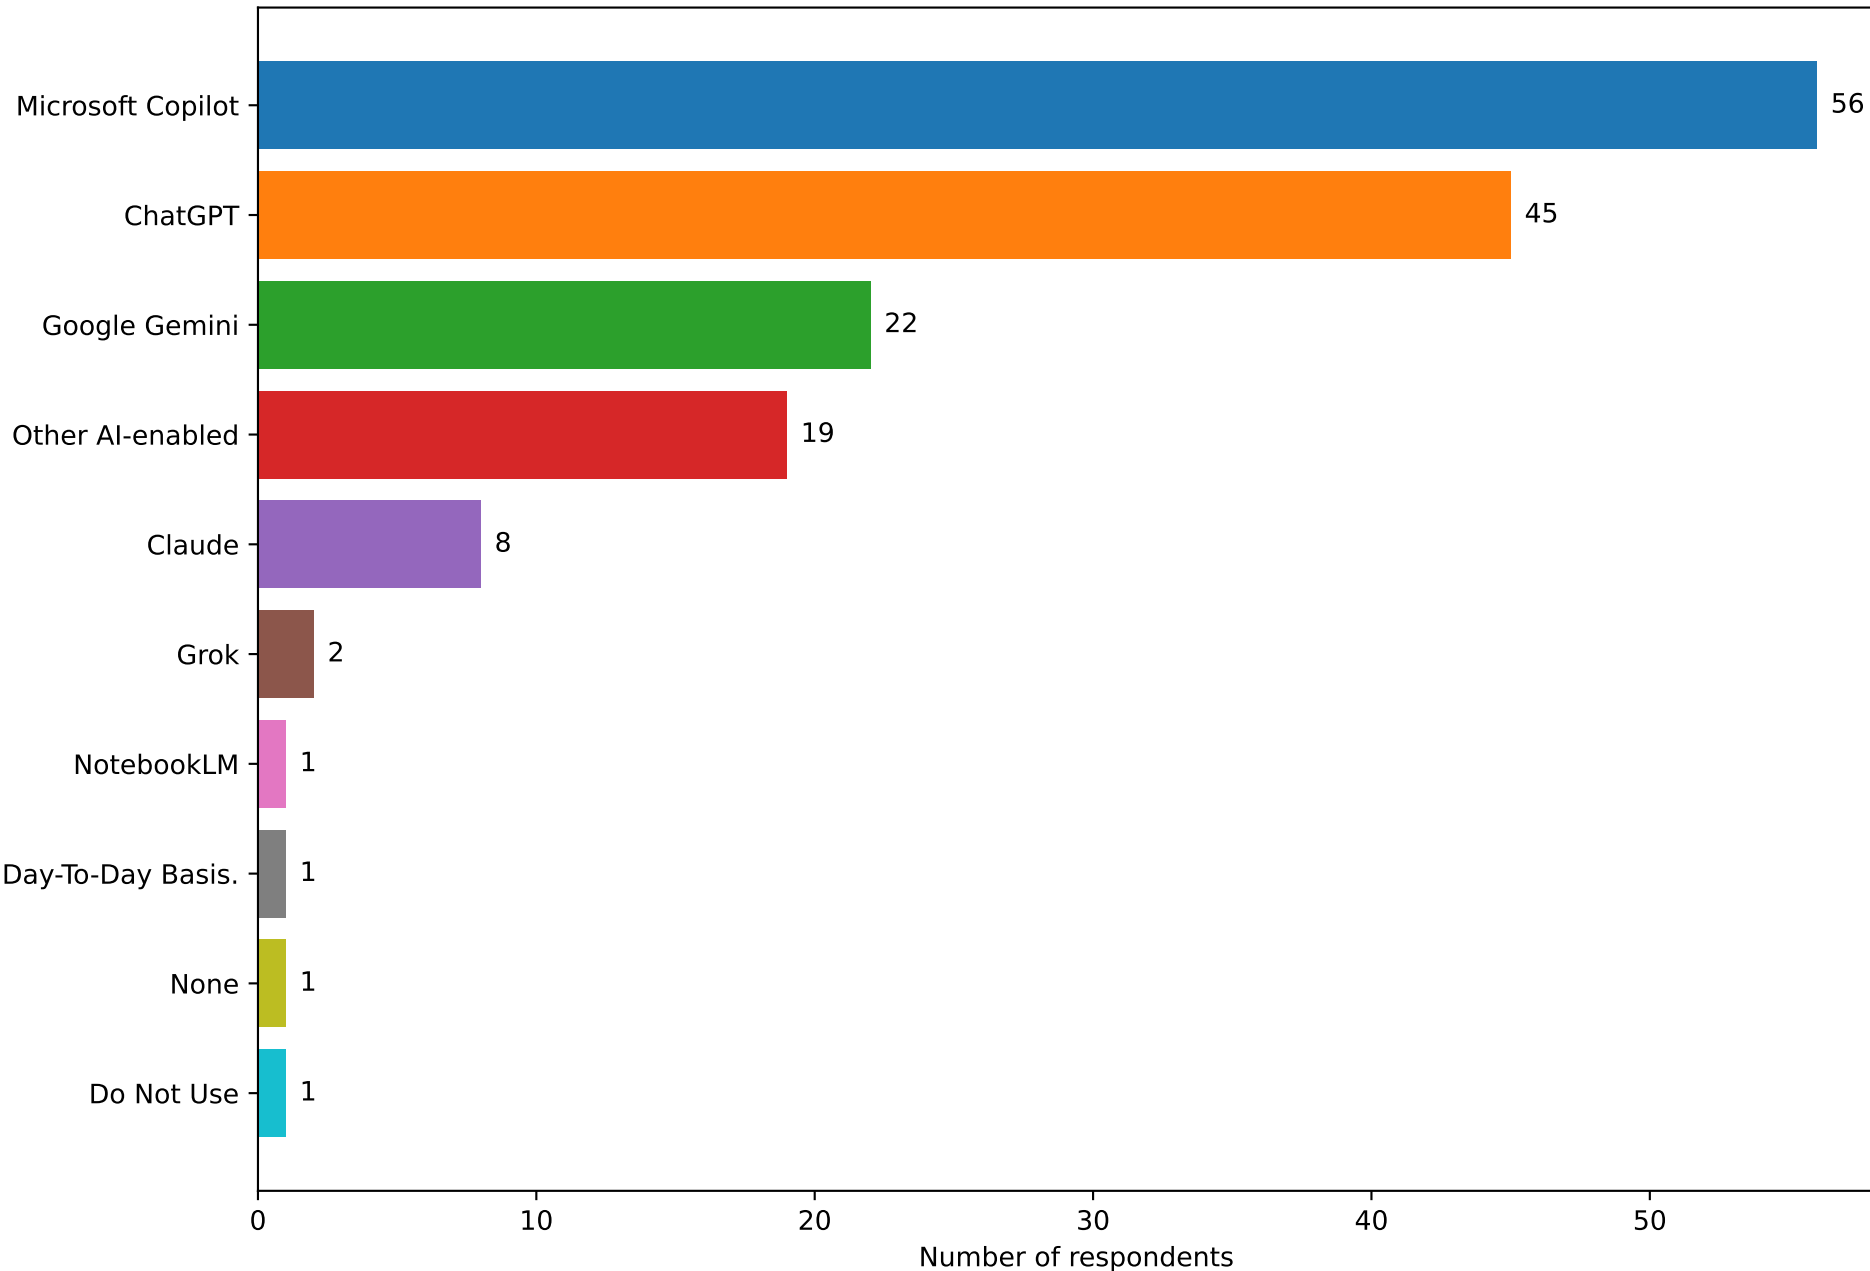

AI Tools Usage Survey Report

Cohort summary of 70 respondents

Prepared for PD day presentation

Frequency of AI Tool Use

Which AI tools have you used?

Distribution of number of tools used

What do people use AI for?