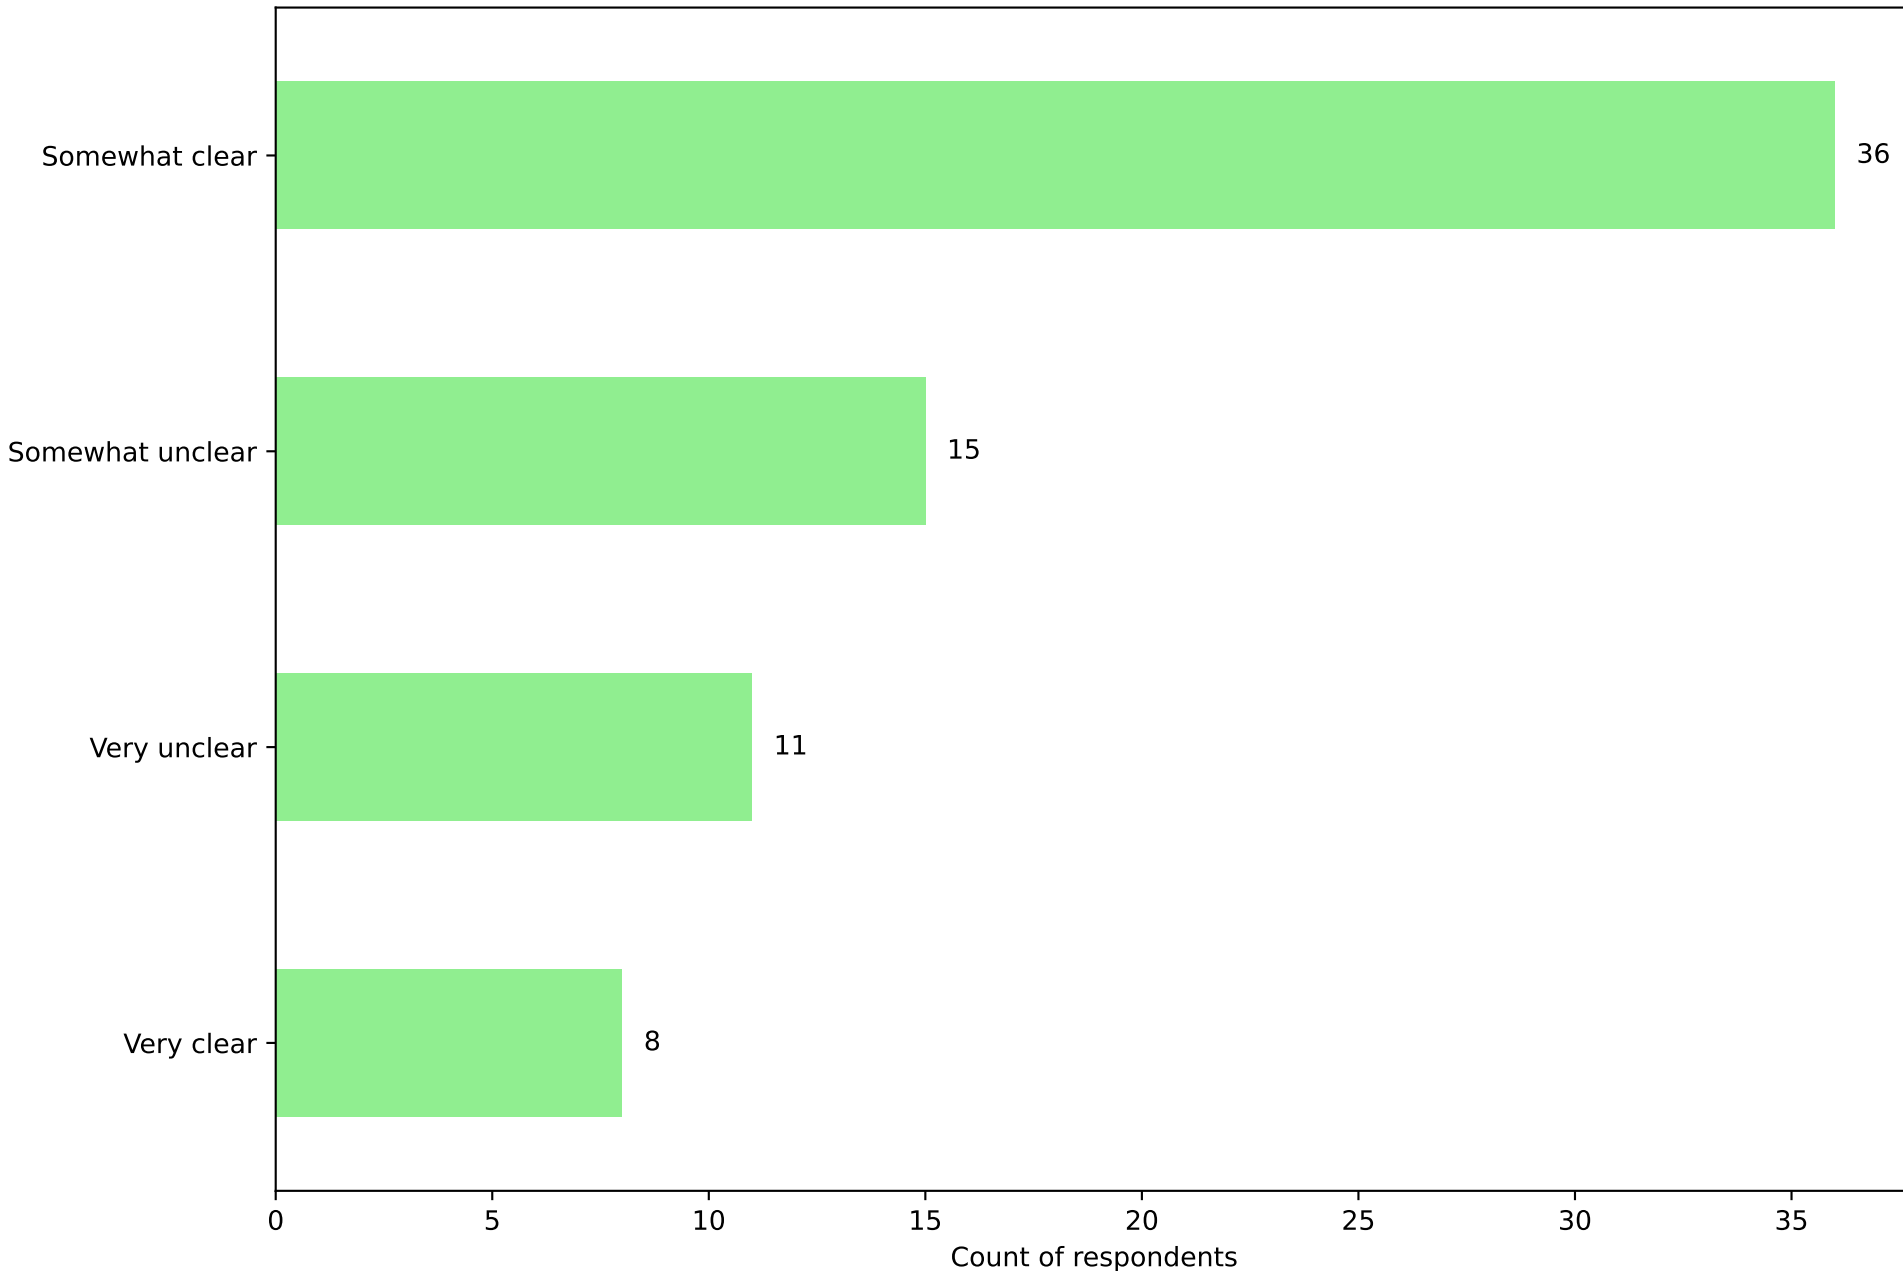

Clarity on what can be entered into AI tools

How clear are you on what information can and cannot be entered into AI tools?